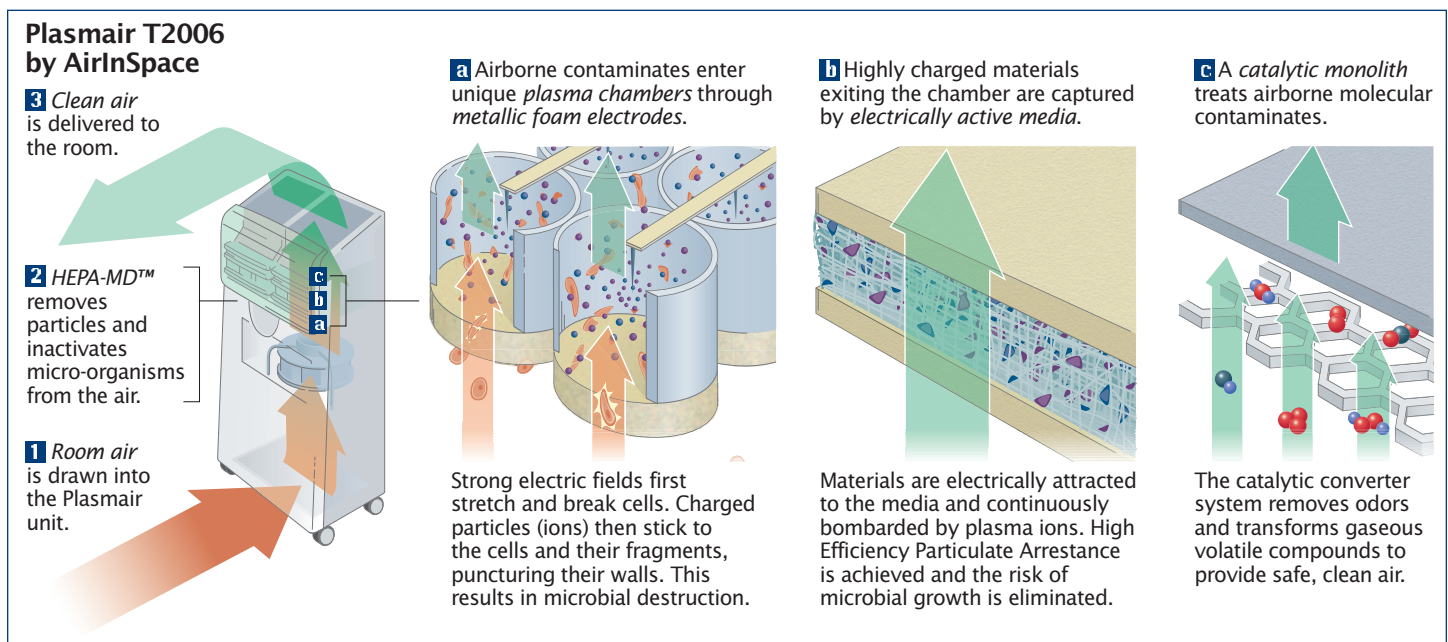

## Clearing the air

AirInSpace has adapted the same technology that cleans the air aboard the International Space Station for use in hospitals.

HEPA-MD™ is a novel technology combining HEPA with Microbial Destruction.